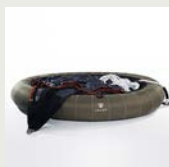

INFLATABLE SNUFFER 39M_F3

EUR2,107.00