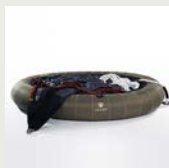

ARTICLE DESCRIPTION

Retail Price
(net)

INFLATABLE SNUFFER 35M_F3

EUR1,907.00

INFLATABLE SNUFFER 36M_F3

EUR1,957.00

INFLATABLE SNUFFER 37M_F3

EUR2,007.00